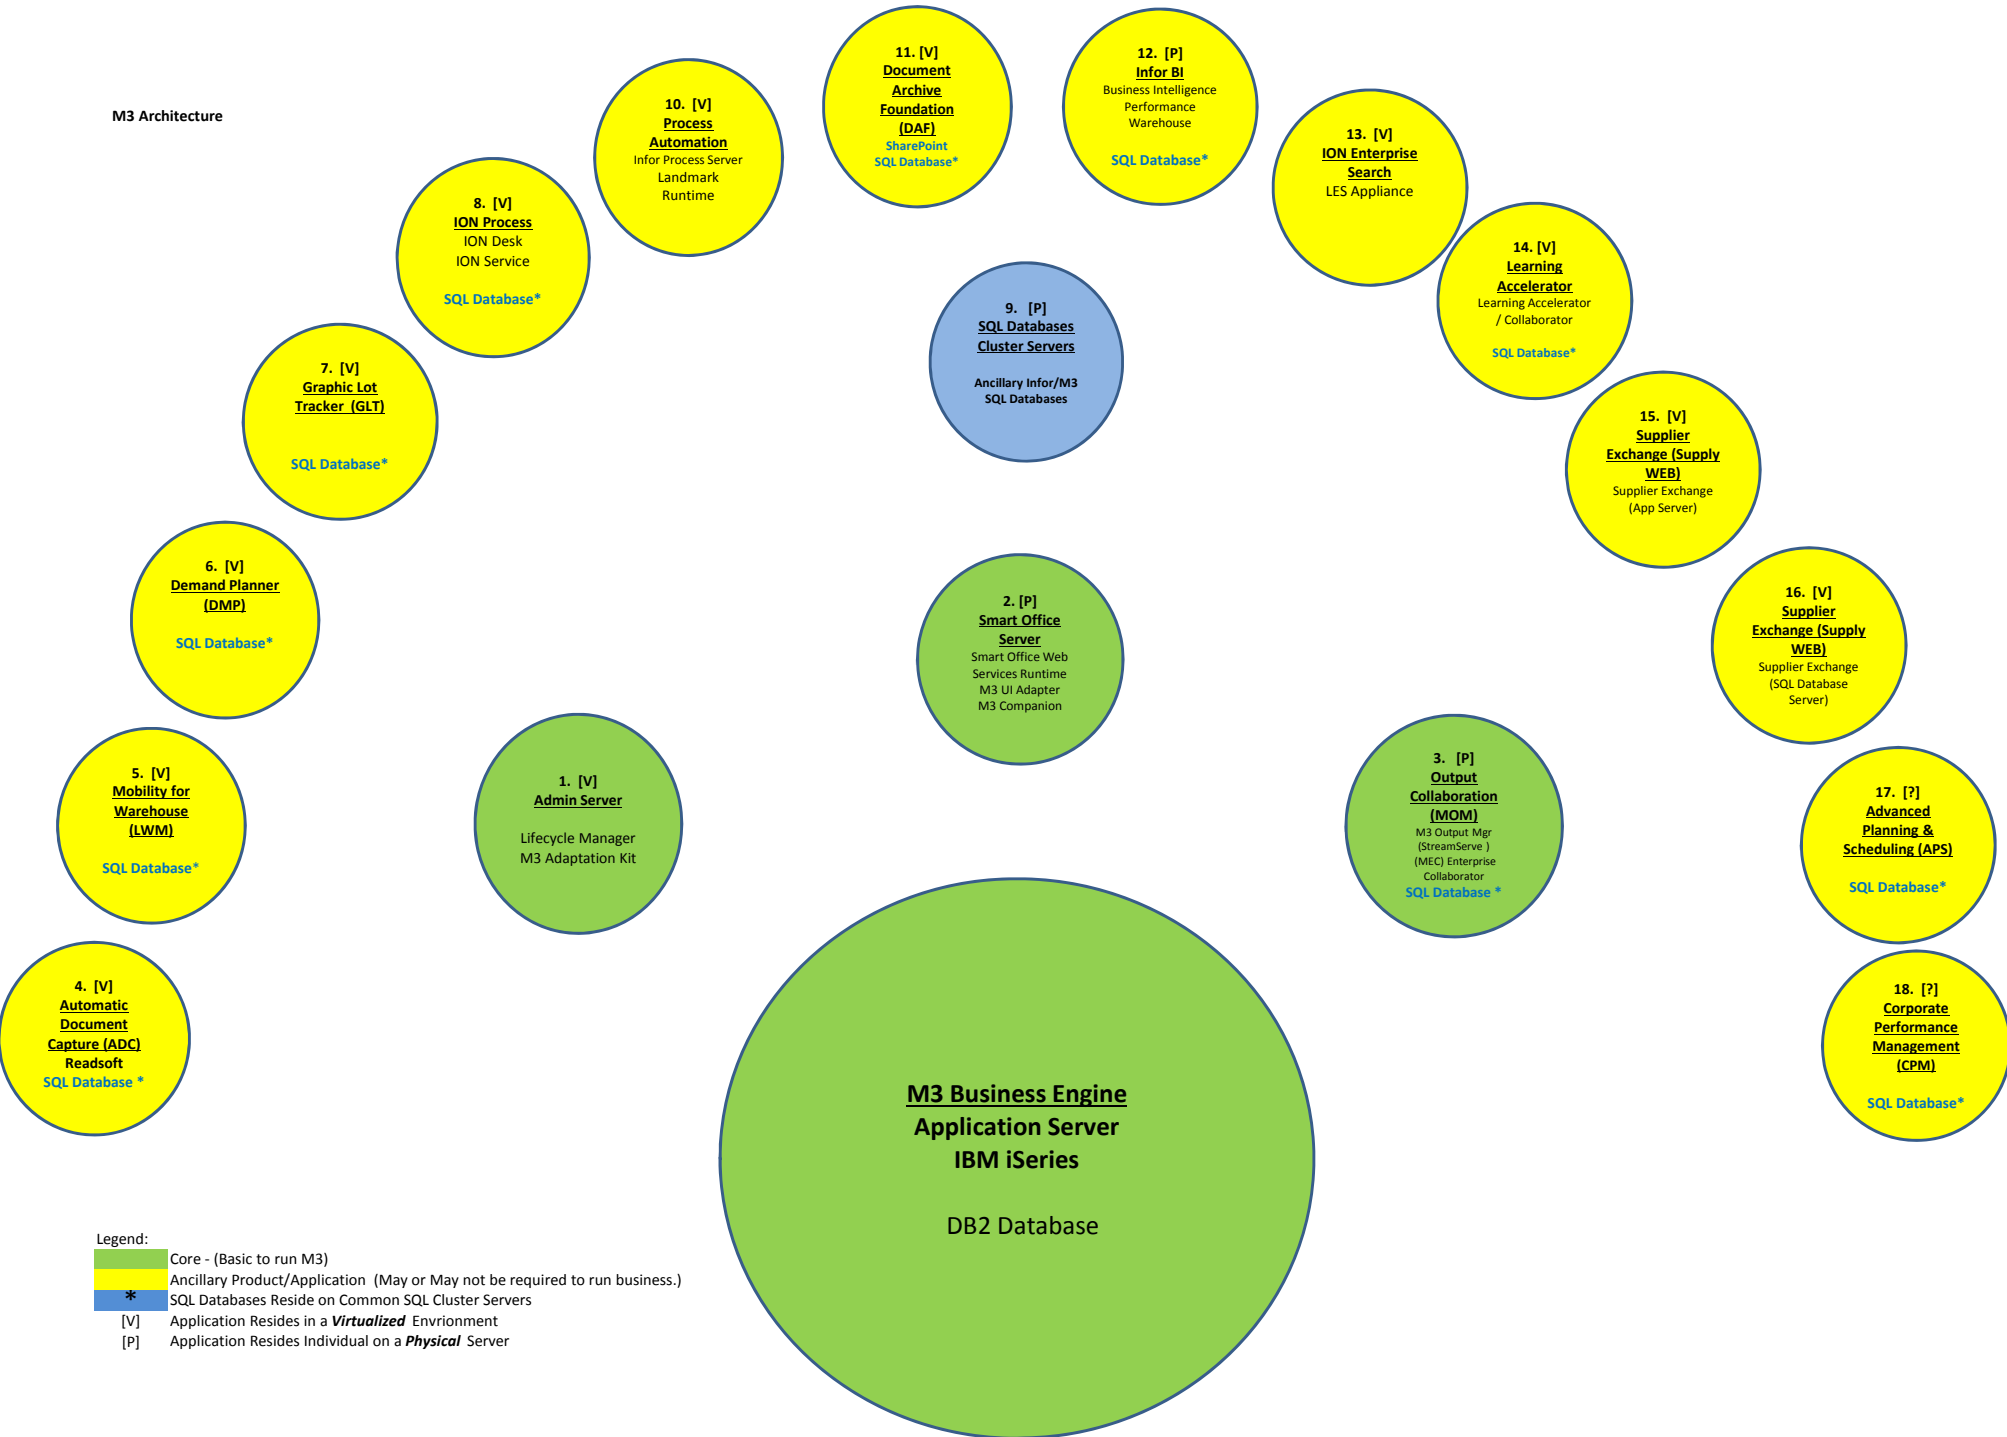

M3 Architecture

Legend:

- Core - (Basic to run M3)
- Ancillary Product/Application (May or May not be required to run business.)
- \* SQL Databases Reside on Common SQL Cluster Servers
- [V] Application Resides in a *Virtualized* Environment
- [P] Application Resides Individual on a *Physical* Server